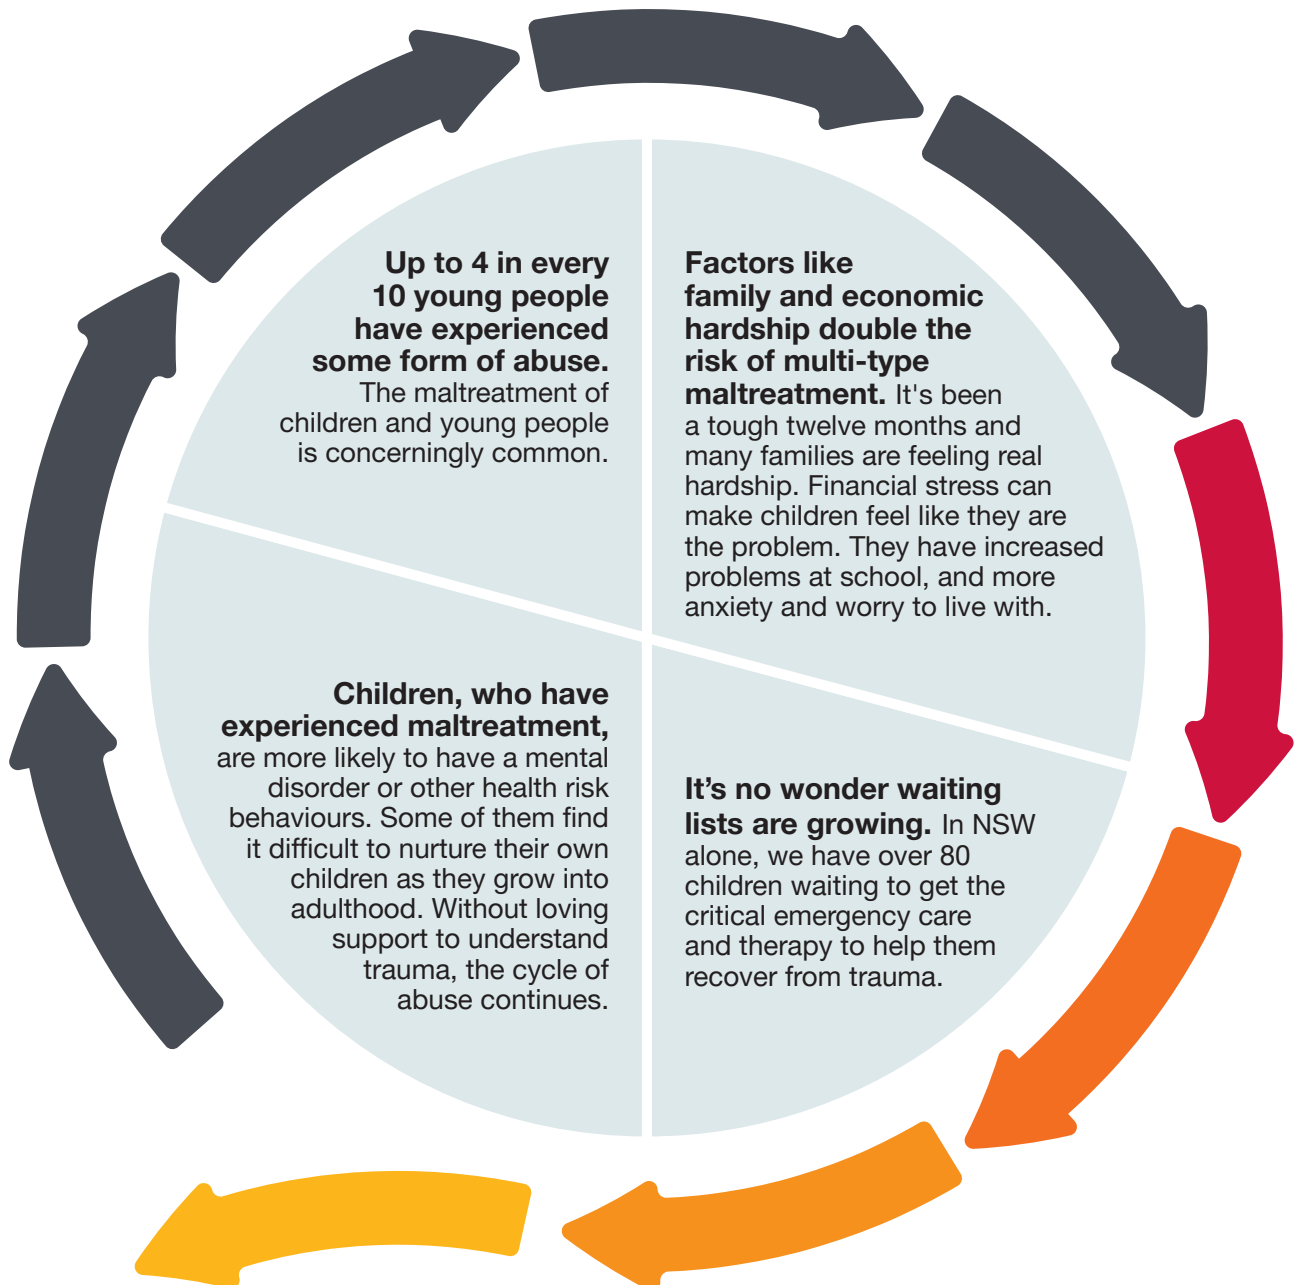

The Australian Child Maltreatment Study* findings

A recent study revealed critical statistics on the scale of the issues we treat every day. The findings make up the cycle we are working to break.

Australian Childhood Foundation urgently needs more funds so we can break this cycle of abuse.